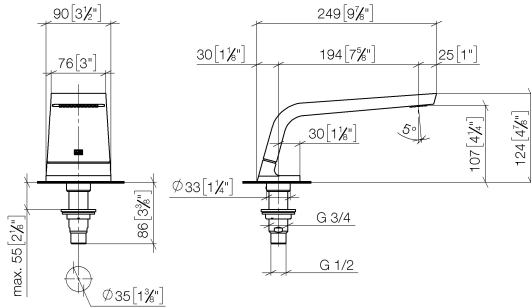

CL.1 Bath spout without diverter for deck mounting - Brushed Platinum

CL.1

13 612 705

- 200mm projection
- rectangular spray pattern with 55 individual jets
- height of mixer 125 mm
- height up to aerator 108 mm
- hole diameter 35 mm
- 1/2" connection
- max. flow 24.6 l/min at 3 bar flow pressure

mm [inches]

Flow rate chart

Certificates

WRAS_1512010. LGA_28684. IAPMO_4976 (6).

13 612 705

Parts for other finishes can be found here: [Chrome](#)

Spare parts list

No.	Item Number	Name	Quantity used	Delivery time
1	90 11 70 007 00-06	spout	1	10
2	09 31 11 099 90	pin	1	2
3	09 14 10 009 90	seal	1	2
4	09 30 01 117 90	connection	1	2
5	09 23 01 057 90	flow reducer	1	2
6	09 18 40 090 90	sleeve	1	2
7	04 23 10 004 03 90	fixing set	1	2